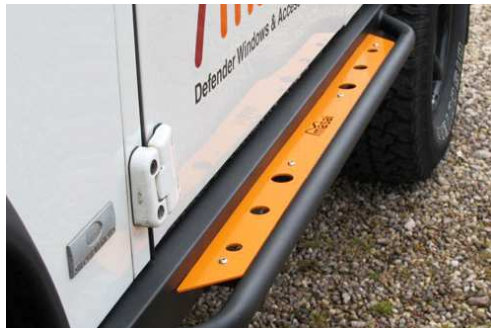

MASAI TREE SLIDERS 90/110

ILLUSTRATED FITTING MANUAL

You will need:

- General workshop tools
- Cleaning sponge or cloth
- Drill

1) Remove your side sills. The side steps pictured are shown for illustration only and are not relevant to the fitting of tree sliders.

2) With the sills removed, clean any muck or grime away from the contact points.

3) Align the tree slider along the side of the vehicle as above. Remove the bulkhead nut. You may need to push the bulkhead bolt out if you cannot get the slider into the correct position.

4) For 90 Defenders, slide the tubular bracket into the jacking point. Bolt the end of the bracket from the rear. It is a tight fit. If necessary clean the tubular outrigger on your Defender. See the diagram on page 3 for more info.

5) Attach the tree slider to the nut and align the front end. For Defender 90s, attach the slider to the bracket provided from step 4.

6) Push the back end of the tree slider into position, and bend the back bracket on the tree slider slightly to fit to the chassis and tighten bolts. For Defender 110s, you will need to drill two holes in the middle section on the outrigger to connect the tree slider.