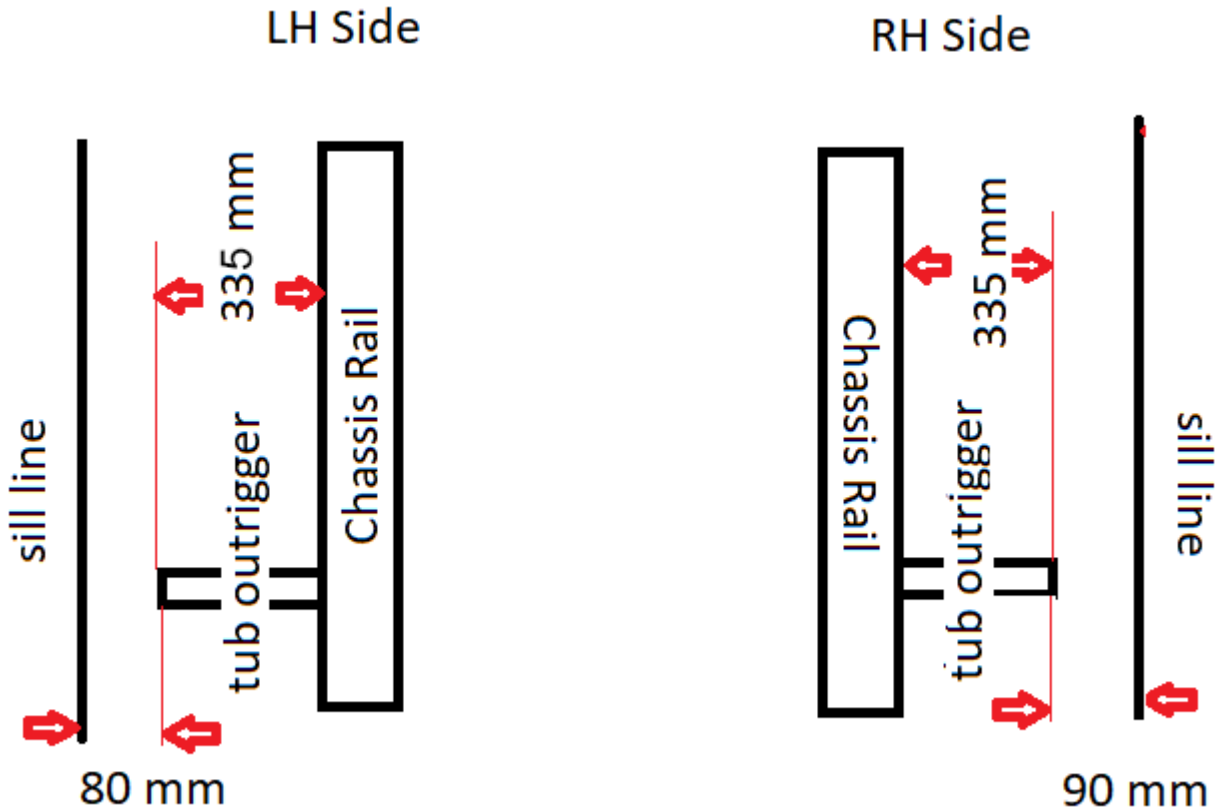

2) With the sills removed, clean any muck or grime away from the contact points.

3) Align the tree slider along the side of the vehicle as above. Remove the bulkhead nut. You may need to push the bulkhead bolt out if you cannot get the slider into the correct position.

4) For 90 Defenders, slide the tubular bracket into the jacking point. Bolt the end of the bracket from the rear. It is a tight fit. If necessary clean the tubular outrigger on your Defender. See the diagram on page 3 for more info.

5) Attach the tree slider to the nut and align the front end. For Defender 90s, attach the slider to the bracket provided from step 4.

6) Push the back end of the tree slider into position, and bend the back bracket on the tree slider slightly to fit to the chassis and tighten bolts. For Defender 110s, you will need to drill two holes in the middle section on the outrigger to connect the tree slider.

FOR DEFENDER 90s ONLY: On certain Defender 90s, the distance between the chassis rails to the tubular outrigger on the right hand side measures 90mm, whereas on the left-hand side the measurement is 80mm. Therefore, you may need to use the rectangular spacer provided and attach it to the tubular bracket from step 4. See diagram below: