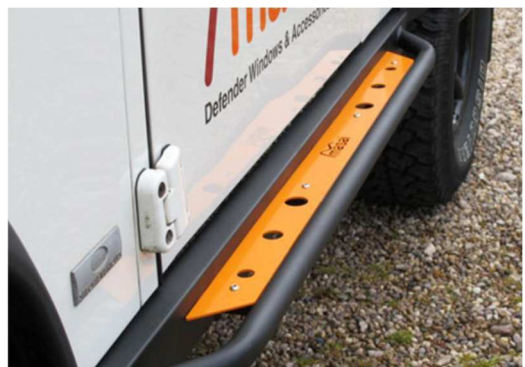

MASAI TREE SLIDERS 90/110

ILLUSTRATED FITTING MANUAL

You will need:

- General workshop tools
- Cleaning sponge or cloth
- Drill

1) Remove your side sills. The side steps pictured are shown for illustration only and are not relevant to the fitting of tree sliders.

2) With the sills removed, clean any muck or grime away from the contact points.

3) Align the tree slider along the side of the vehicle as above. Remove the bulkhead nut. You may need to push the bulkhead bolt out if you cannot get the slider into the correct position.

4) For 90 Defenders, slide the tubular bracket into the jacking point. Bolt the end of the bracket from the rear. It is a tight fit. If necessary clean the tubular outrigger on your Defender. See the diagram on page 3 for more info.

5) Attach the tree slider to the nut and align the front end. For Defender 90s, attach the slider to the bracket provided from step 4.

6) Push the back end of the tree slider into position, and bend the back bracket on the tree slider slightly to fit to the chassis and tighten bolts. For Defender 110s, you will need to drill two holes in the middle section on the outrigger to connect the tree slider.