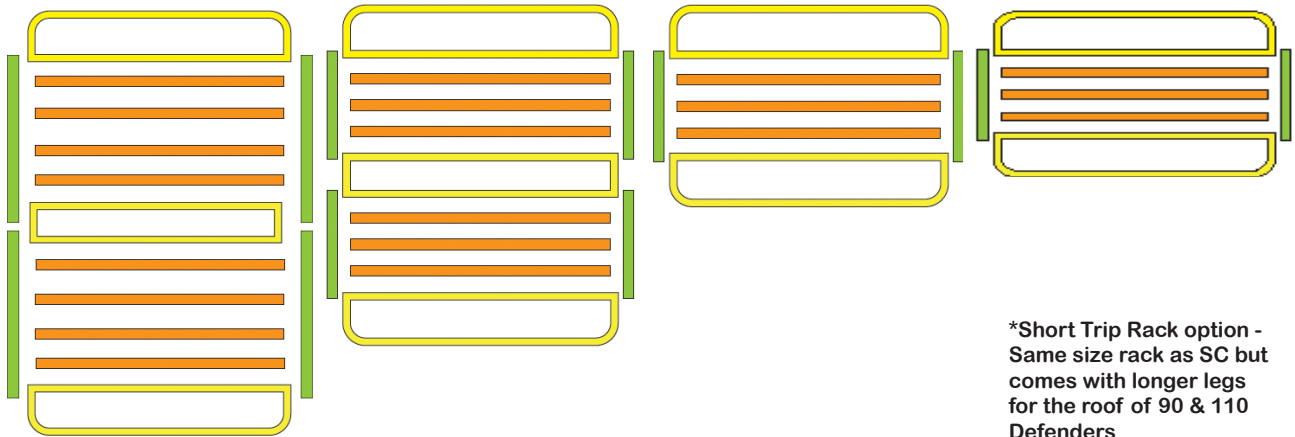

Flat Mech Roof Rack

Defender 90, Single Cab, Crew Cab & 110

DEFENDER 110 - 2.8m

DEFENDER 90 - 2.15m

DEFENDER CC - 1.5m

DEFENDER SC - 0.9m

*Short Trip Rack option - Same size rack as SC but comes with longer legs for the roof of 90 & 110 Defenders

8

8

6

6

4

4

4

4

PART		Defender 110	Defender 90	Defender CC	Defender SC
Long Bolt		16	16	8	8
Short Bolt		16	12	6	6
Washer		48	44	22	22
Nut		16	12	8	8
Spacers		16	12	6	6

Omega Automotive Ltd (T/A Masai)
 Primary Works
 Thorney Lanes
 Hoar Cross
 Staffordshire
 DE13 8QT
 United Kingdom