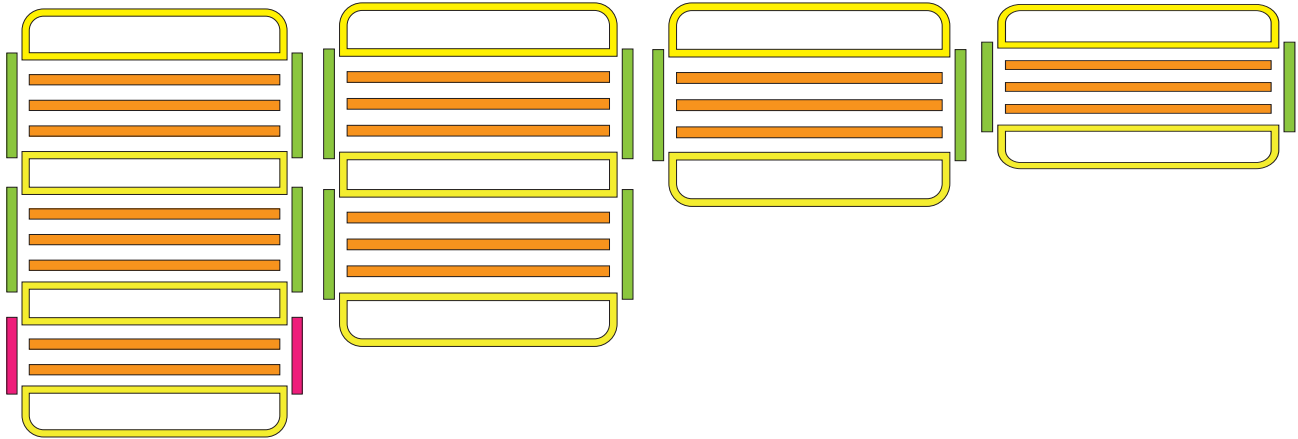

# Flat Mech Roof Rack

## Defender 90, Single Cab, Crew Cab & 110

DEFENDER 110 - 2.8m

DEFENDER 90 - 2.15m

DEFENDER CC - 1.5m

DEFENDER SC - 0.9m

8

8

6

6

4

4

4

4

PART		Defender 110	Defender 90	Defender CC	Defender SC
Long Bolt		16	12	8	8
Short Bolt		16	12	6	6
Washer		48	36	22	22
Nut		16	12	8	8

Omega Automotive Ltd (T/A Masai)  
 Primary Works  
 Thorney Lanes  
 Hoar Cross  
 Staffordshire  
 DE13 8QT  
 United Kingdom